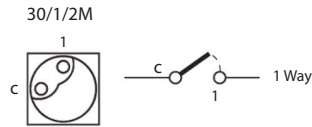

1 way mechanism