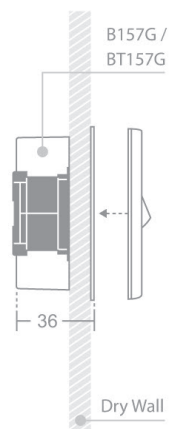

BT20727H 110V ~ 220V shaver outlet horizontal

**DIMENSION (mm)**

Description	W	H	D	w1	w2
1 gang	80	80	7	6.1	-
Twin gang	140	80	7	-	12.2

**FLUSH MOUNTING & SURFACE MOUNTING BOX**

B157

BT157

B157P

B20238

Description	Cat.Num.	W	H	D
Metal -1 gang	B157	72	72	37
Metal - twin gang	BT157	134	72	37
Metal - twin gang	BT157D	134	72	47
Plastic - 1 gang	B157P	72	72	40
Plastic - 1 gang surface mounting	B20238	81	81	37

**FLUSH MOUNTING BOX - for dry wall**

B157G - Plastic

BT157G - Plastic

Description	Cat.Num.	W	H	D	W1	H1
Plastic - 1 gang	B157G	84	84	36	74	74
Plastic - twin gang	BT157G	143	84	36	134	74

**Wiring & Mecanism Diagram**