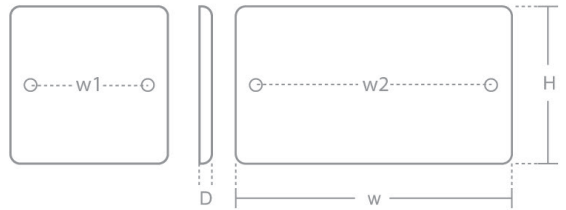

BT20727H 110V ~ 220V shaver outlet horizontal

**DIMENSION (mm)**

Description	W	H	D	w1	w2
1 gang	80	80	7	6.1	-
Twin gang	140	80	7	-	12.2

**FLUSH MOUNTING & SURFACE MOUNTING BOX**

B157

BT157

B157P

B20238