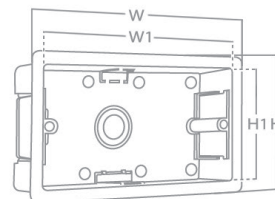

BT157G - Plastic