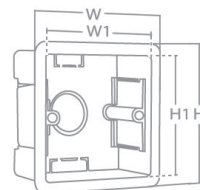

FLUSH MOUNTING BOX - for dry wall

B157G - Plastic