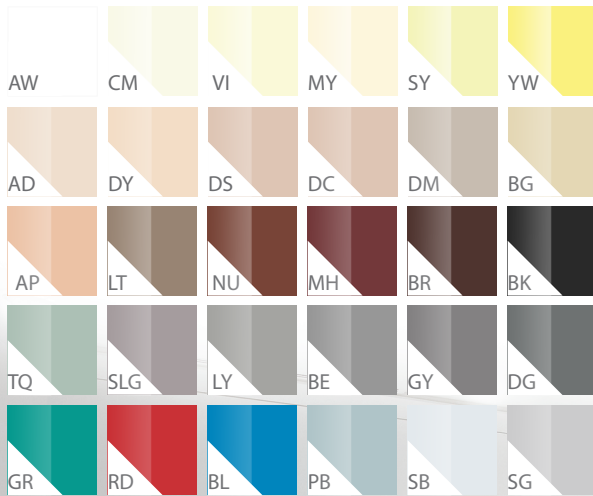

# B20 MINIMA

Classic Series

Metal  Frame

COLOURS  CHOICE

BASIC

MATTE

METALLIC

METALLIC MATTE

\* Minimum Quantity may apply.  
 Custom colour are available upon request.  
 \*\* The colours shown above are simulated colour.  
 The actual colour may differ, please contact us for sample and availability.