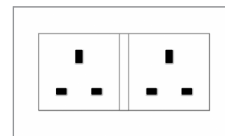

BT10426 13A BS twin socket outlet