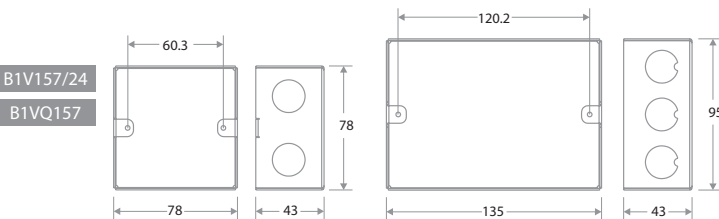

Flush Mounting Box