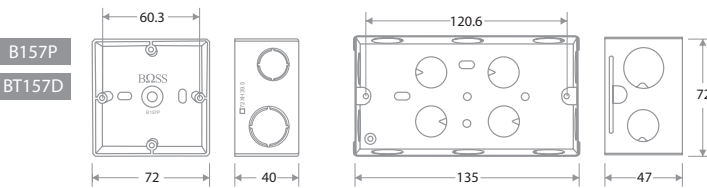

Flush Mounting Box