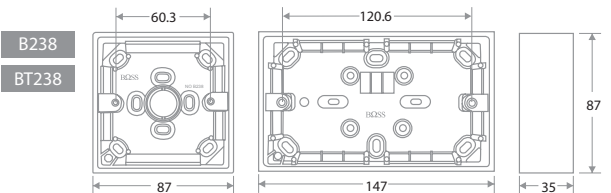

SURROUNDS VERTICAL

B1000V2 2 gang surround
B1000V3 3 gang surround

Flush Mounting Box

*for B1V426/16S2UC only

*for B1VQ426/16S-TO-CAT6-UC only

Dry Wall Mounting Box

Surface Mounting Box

All of our switches and sockets range are also available for your hotel needs.