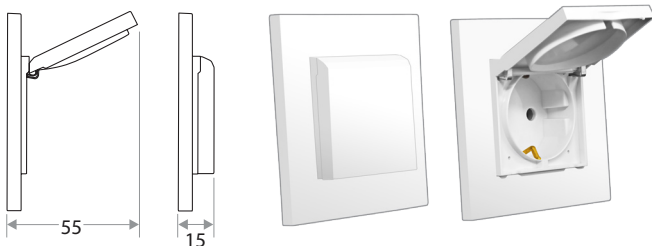

For more information about **Colours Choice**

DIMENSION (mm)

Type	W	H	D	MD	MOUNTING TYPE
1 Gang	86	86	6	60.3	BS
Twin Gang	146	86	6	120.6	BS
2 Gang Surround	174	86	6	60.3	BS
3 Gang Surround	260	86	6	60.3	BS
4 Gang Surround	346	86	6	60.3	BS

DIMENSION (mm)

B10426/16SC
Schuko Socket Outlet w/ Cover

ORDER NO. DESCRIPTION

SWITCHES - 10A 250V, Blue LED indicator

- B1031/1/2 EBA 1 gang 1 way switch
- B1031/2/3 EBA 1 gang 2 way switch

- B1032/1/2 EBA 2 gang 1 way switch
- B1032/2/3 EBA 2 gang 2 way switch