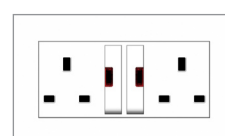

B1015LN 13A BS socket outlet w/ switch & neon

BT1025LN 13A BS twin socket outlet w/ switch & neon

BT1025LNUC31 13A BS twin socket outlet w/ switch & neon + 3.1A USB charger

B10413S 13A universal socket outlet