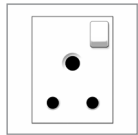

B1015/15 15A 3 Round pins w/ switch