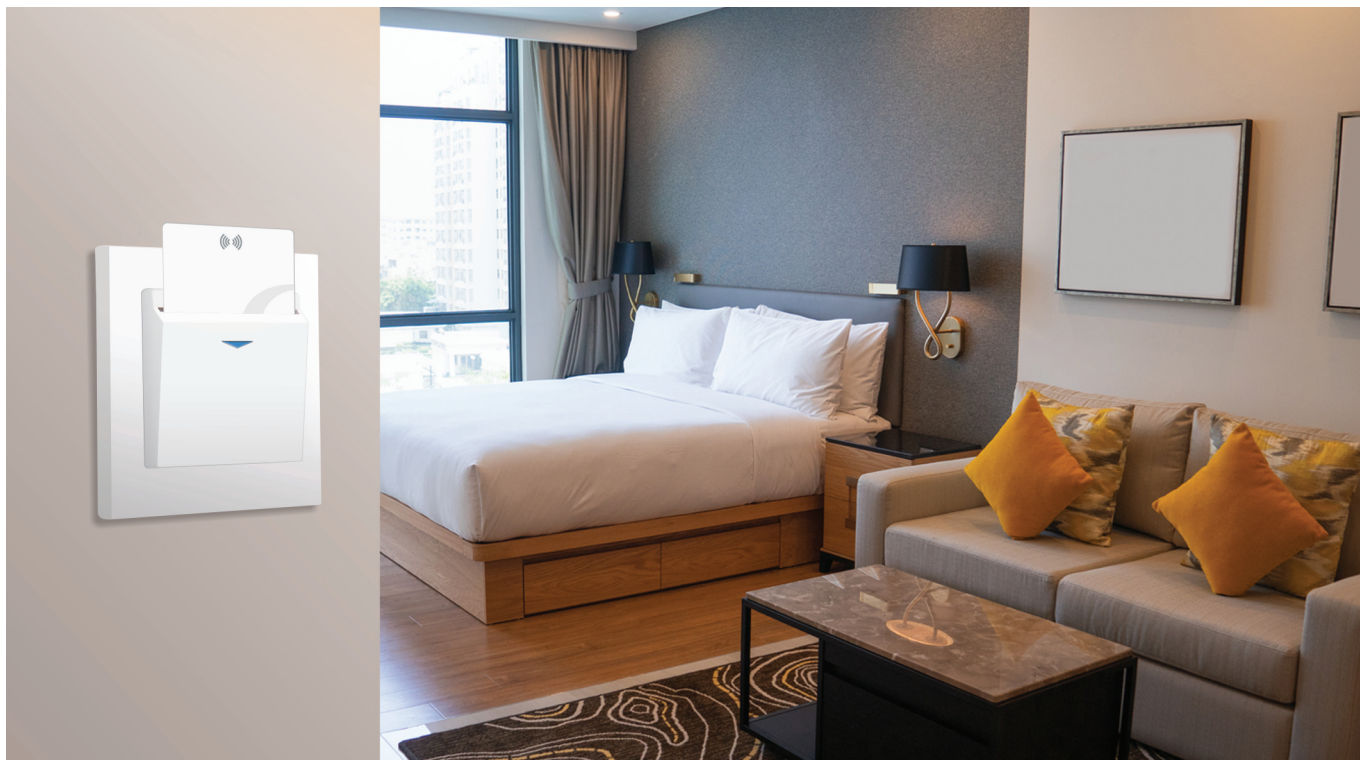

SURROUNDS VERTICAL

B1000V2 2 gang surround
B1000V3 3 gang surround

Flush Mounting Box

*for B1V426/16S2UC only

*for B1VQ426/16S-TO-CAT6-UC only

Dry Wall Mounting Box

Surface Mounting Box

All of our switches and sockets range are also available for your hotel needs.