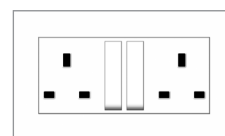

*mounting box: B1VQ157

ORDER NO. DESCRIPTION
POWER OUTLETS - 250V

B10426 13A BS socket outlet

BT10426 13A BS twin socket outlet

B1015L 13A BS socket outlet w/ switch

BT1025L 13A BS twin socket outlet w/ switch

B1015LN 13A BS socket outlet w/ switch & neon

BT1025LN 13A BS twin socket outlet w/ switch & neon

BT1025LNUC31 13A BS twin socket outlet w/ switch & neon + 3.1A USB charger

B10413S 13A universal socket outlet