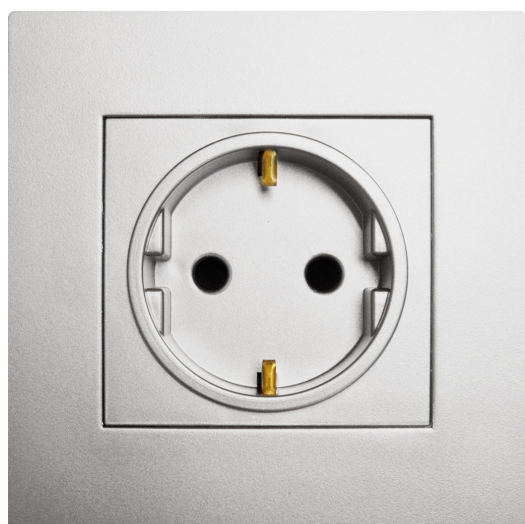

B1000 w/ Silver colour