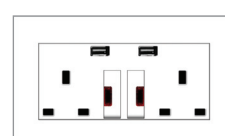

B1015LN 13A BS socket outlet w/ switch & neon

BT1025LN 13A BS twin socket outlet w/ switch & neon

BT1025LNUC31 13A BS twin socket outlet w/ switch & neon + 3.1A USB charger

B10413S 13A universal socket outlet