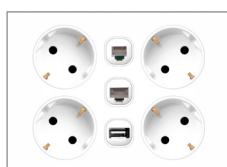

B10426/16SC 16A schuko socket outlet w/ cover

B1V426/16S2UC 16A schuko socket outlet w/ 1A x2 USB charger

*mounting box: B1V157/24

BT10426/16S 16A twin schuko socket outlet

B1VQ426/16S-TO-CAT6-UC 16A 4 gang schuko socket outlet + telephone + data cat6 + 1A USB charger