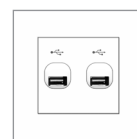

HDMI OUTLETS

B1031 H 1 gang HDMI outlet

B1032 H 2 gang HDMI outlet

HDMI + USB OUTLETS

B1032 HU HDMI + USB connection

B1032 HUC25 HDMI + 2.5 A USB charger

USB CONNECTION OUTLETS

B1031 U 1 gang USB connection

B1032 U 2 gang USB connection

USB CHARGER OUTLETS

B1031 UC25 2.5A USB charger

B1032 UC25 2.5A x2 USB charger

USB COMBINATION OUTLETS

B1032 UC25U 2.5A USB charger + USB connection

ORDER NO. DESCRIPTION
AUDIO VIDEO OUTLETS