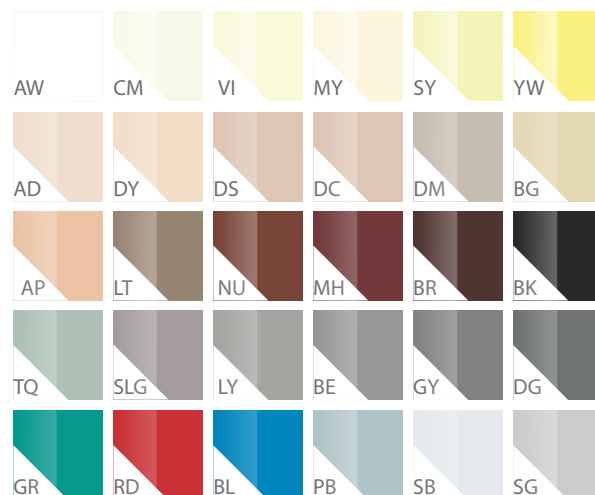

B1000 w/ Dark Bronze colour

B1000 w/ Ziva Gold colour

B1000 w/ Silver colour

COLOURS CHOICE

BASIC

MATTE

METALLIC

HAIRLINE

- * Minimum Quantity may apply. Custom colour are available upon request.
- ** The colours shown above are simulated colour. The actual colour may differ, please contact our marketing for a colour sample and availability.