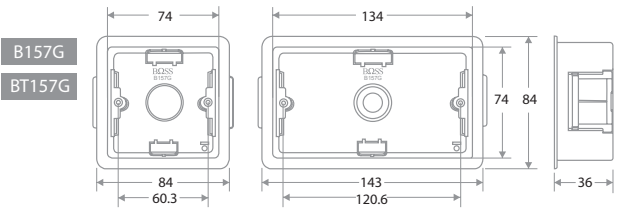

SURROUNDS VERTICAL

B1000V2 2 gang surround
B1000V3 3 gang surround

Flush Mounting Box

*for B1V426/16S2UC only

*for B1VQ426/16S-TO-CAT6-UC only

Dry Wall Mounting Box

Surface Mounting Box

All of our switches and sockets range are also available for your hotel needs.