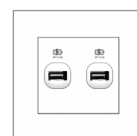

HDMI OUTLETS

B1031 H 1 gang HDMI outlet

B1032 H 2 gang HDMI outlet

HDMI + USB OUTLETS

B1032 HU HDMI + USB connection

B1032 HUC25 HDMI + 2.5 A USB charger

USB CONNECTION OUTLETS

B1031 U 1 gang USB connection

B1032 U 2 gang USB connection

USB CHARGER OUTLETS

B1031 UC25 2.5A USB charger

B1032 UC25 2.5A x2 USB charger

USB COMBINATION OUTLETS

B1032 UC25U 2.5A USB charger + USB connection

ORDER NO. DESCRIPTION
AUDIO VIDEO OUTLETS