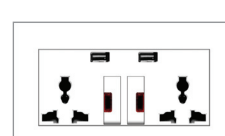

B1015LN 13A BS socket outlet w/ switch & neon

BT1025LN 13A BS twin socket outlet w/ switch & neon

BT1025LNUC31 13A BS twin socket outlet w/ switch & neon + 3.1A USB charger

B10413S 13A universal socket outlet

BT10413S 13A twin universal socket outlet

BT10113LSNUC31 13A twin universal socket outlet w/ switch & neon + 3.1 USB charger

B10113LS 13A universal socket outlet w/ switch

B10113LSN 13A universal socket outlet w/ switch & neon