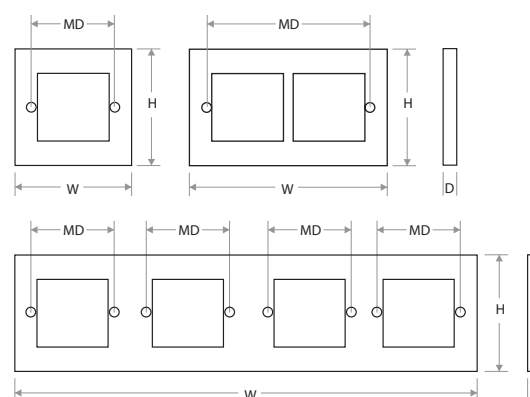

For more information about **Colours Choice**

DIMENSION (mm)

Type	W	H	D	MD	MOUNTING TYPE
1 Gang	86	86	6	60.3	BS
Twin Gang	146	86	6	120.6	BS
2 Gang Surround	174	86	6	60.3	BS
3 Gang Surround	260	86	6	60.3	BS
4 Gang Surround	346	86	6	60.3	BS