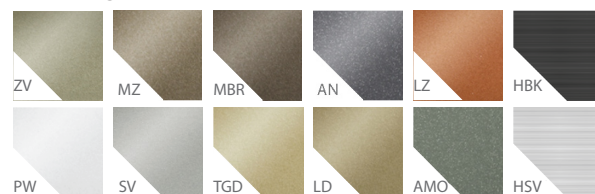

B1000 w/ Dark Bronze colour

B1000 w/ Ziva Gold colour

B1000 w/ Silver colour

COLOURS CHOICE

BASIC

MATTE

METALLIC

HAIRLINE