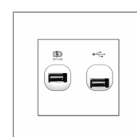

HDMI OUTLETS

B1031 H 1 gang HDMI outlet

B1032 H 2 gang HDMI outlet

HDMI + USB OUTLETS

B1032 HU HDMI + USB connection

B1032 HUC25 HDMI + 2.5 A USB charger

USB CONNECTION OUTLETS

B1031 U 1 gang USB connection

B1032 U 2 gang USB connection

USB CHARGER OUTLETS

B1031 UC25 2.5A USB charger

B1032 UC25 2.5A x2 USB charger

USB COMBINATION OUTLETS

B1032 UC25U 2.5A USB charger + USB connection

ORDER NO. DESCRIPTION
AUDIO VIDEO OUTLETS