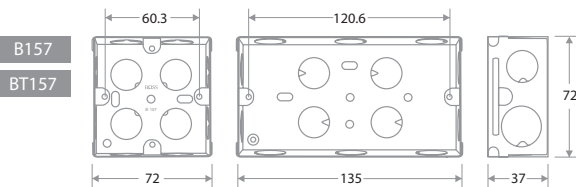

Flush Mounting Box